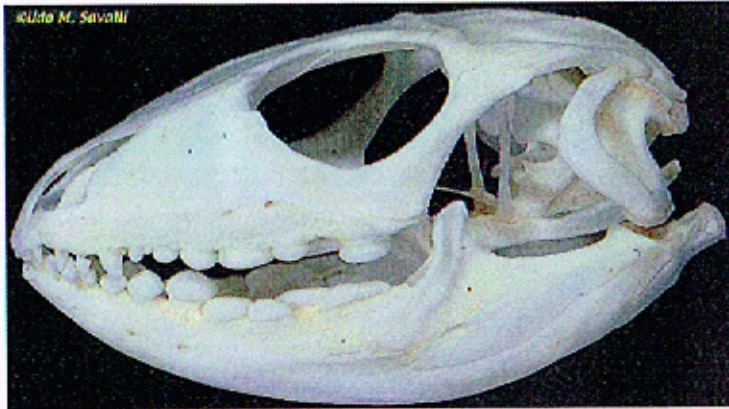

PHALLUS IMPUDICUS - REPTILE CHARD

Nice serrated jaw.

Blood stained teeth
Hesitant? - 2mm - 1mm teeth
Dorsal view.

PHALLUS IMPUDICUS - REPTILE CHARD

PHALLUS IMPUDICUS - REPTILE

CHARD