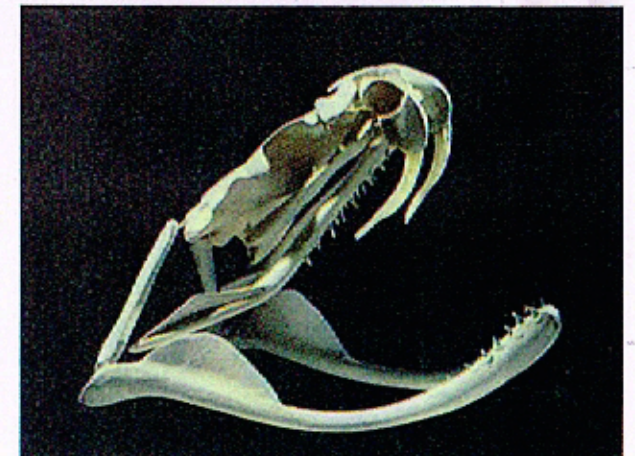

PHALLUS IMPUDICUS - REPTILE CHARD

Nice serrated jaw.

Blood stained teeth
Hesitant? - 2mm - 1mm teeth
Dorsal view.

PHALLUS IMPUDICUS - REPTILE CHARD

PHALLUS IMPUDICUS - REPTILE

CHARD