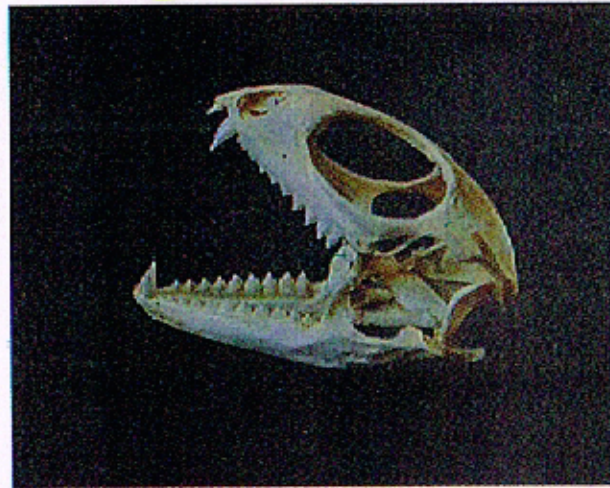

PHALLUS IMPUDICUS - REPTILE CHARD

Nice serrated jaw.

Blood stained teeth
Hesitant? - 2mm - 1mm teeth
Dorsal view.

PHALLUS IMPUDICUS - REPTILE CHARD

PHALLUS IMPUDICUS - REPTILE

CHARD