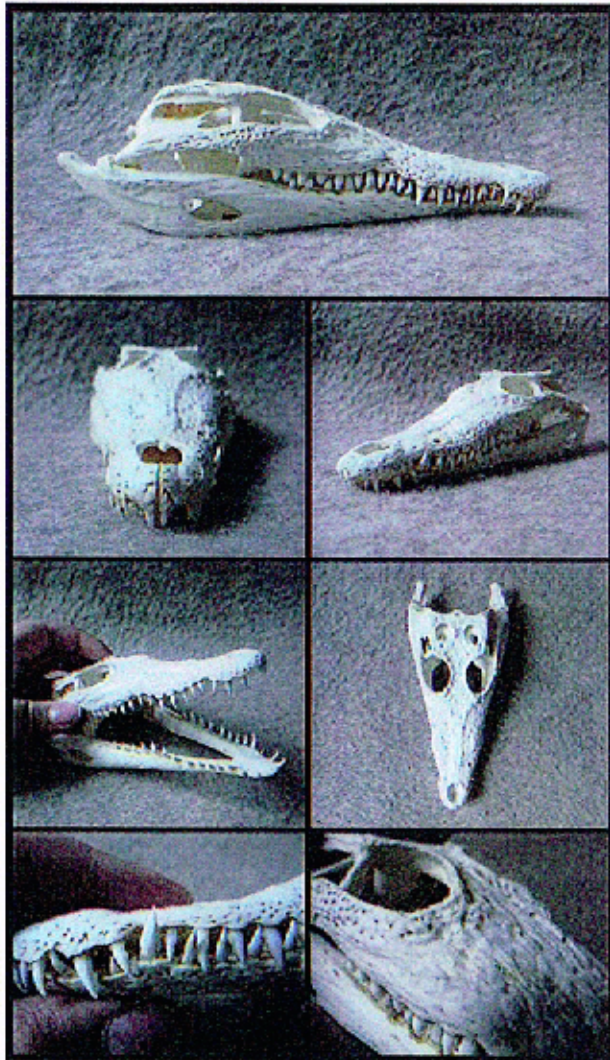

PHALLUS IMPUDICUS - REPTILE CHARD

Nice serrated jaw.

Blood stained teeth
Hesitant? - 2mm - 1mm teeth
Dorsal view.

PHALLUS IMPUDICUS - REPTILE CHARD

PHALLUS IMPUDICUS - REPTILE

CHARD